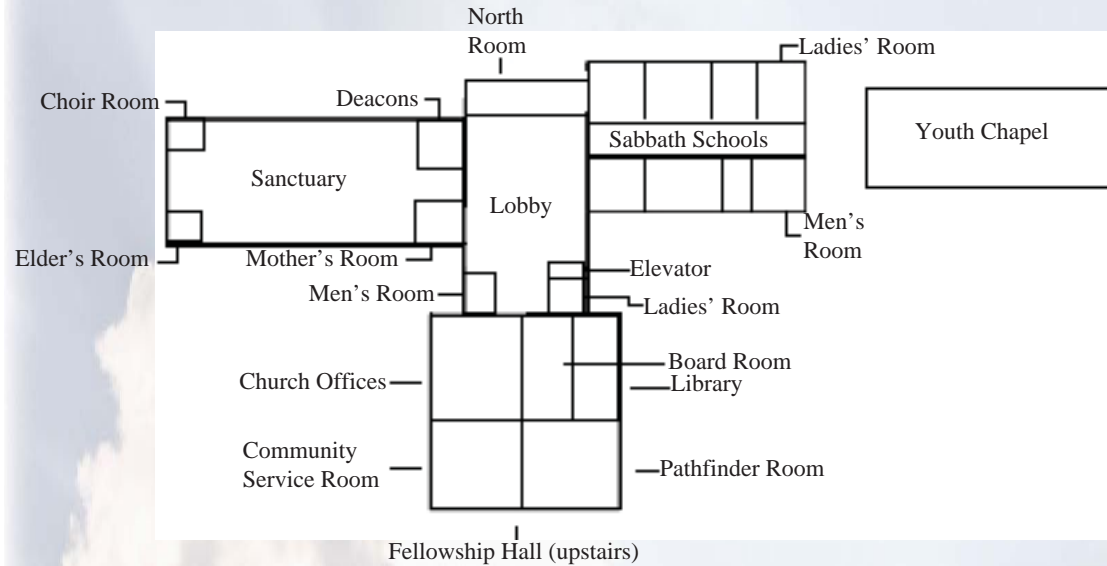

Children's Sabbath School

Cradle Roll, 0 - 3 years
Kindergarten, 4 - 6 years
Primary, 7 - 9 years
Juniors, grades 5 & 6
Earlites, grades 7 & 8

Adult Classes

Filipino (English) Class, Adult Quarterly, Pathfinder Room
Tom Neslund, Adult Quarterly, North Room
Spanish Class, Spanish Quarterly, Board Room
Vietnamese Class, Viet. Quarterly, Mother's Room (Sanctuary)
Friends in Prayer, Book of Proverbs, Upstairs Landing
Dan Smith, "Revelation Revealing", Fellowship Hall

Youth & Young Adults

Youth, highschool ages 14 - 18, Library
Young Adult, collegiate ages 18 & up, Youth Chapel