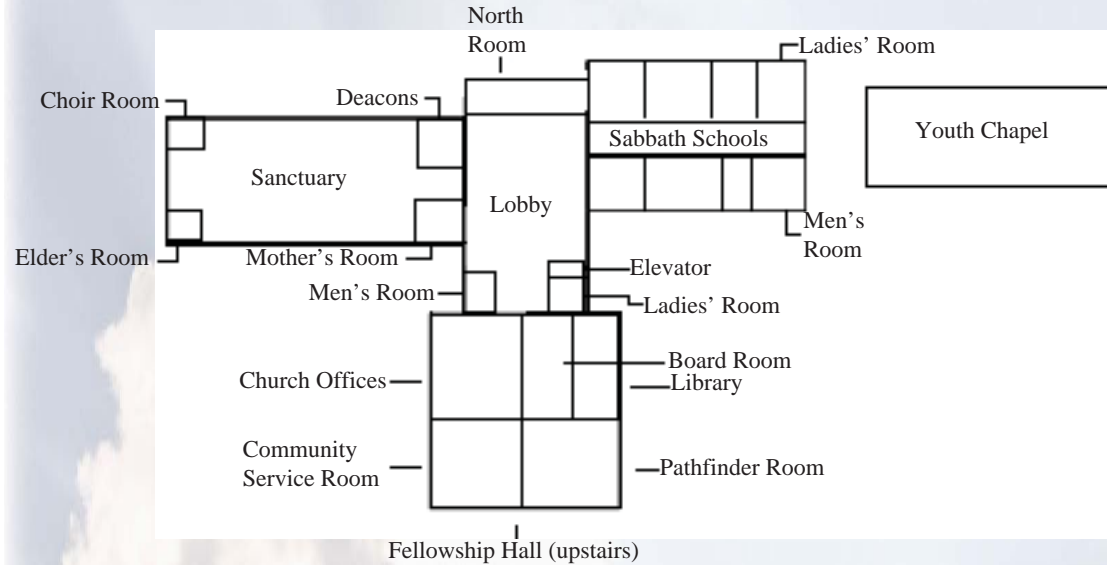

Children's Sabbath School

Cradle Roll, 0 - 3 years
Kindergarten, 4 - 6 years
Primary, 7 - 9 years
Juniors, grades 5 & 6
Earlites, grades 7 & 8

Adult Classes

Filipino (English) Class, Adult Quarterly, Pathfinder Room
Tom Neslund, Adult Quarterly, North Room
Spanish Class, Spanish Quarterly, Board Room
Vietnamese Class, Viet. Quarterly, Mother's Room (Sanctuary)
Friends in Prayer, Book of Proverbs, Upstairs Landing
Dan Smith, "Revelation Revealing", Fellowship Hall

Youth & Young Adults

Youth, high school ages 14 - 18, Library
Young Adult, collegiate ages 18 & up, Youth Chapel