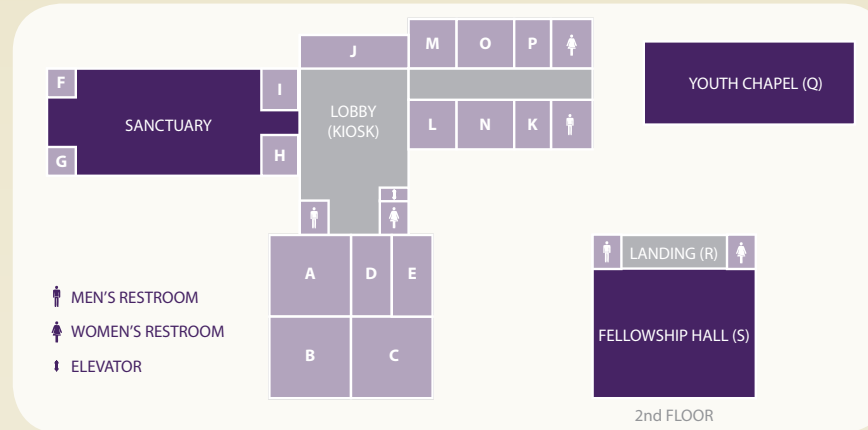

## general information

loc	name	sabbath school (9:30am - 10:45am)
A	Church Office	-
B	Community Service Room	Filipino Class
C	Pathfinder Room	Pastor Dan's Class
D	Board Room	Spanish Class
E	Library	Friends in Prayer (Adult Class)
F	Choir Room	-
G	Elder's Room	-
H	Mother's Room	Vietnamese Class
I	Deacon's Room	-
J	North Room	Tom Neslund's Adult Class
K	Storage Room	-
L	Cradle Roll Room	Cradle Roll Class
M	Kindergarten Room	Kindergarten Class
N	Primary Room	Primary Class
O	Junior Room	Junior Class
P	Earliteens Room	Earliteen Class
Q	Youth Chapel	Youth Class
R	Fellowship Hall Landing	Contemporary Adults (future)
S	Fellowship Hall	Young Adults Class (9:45am - 10:45am)
	Sanctuary	-