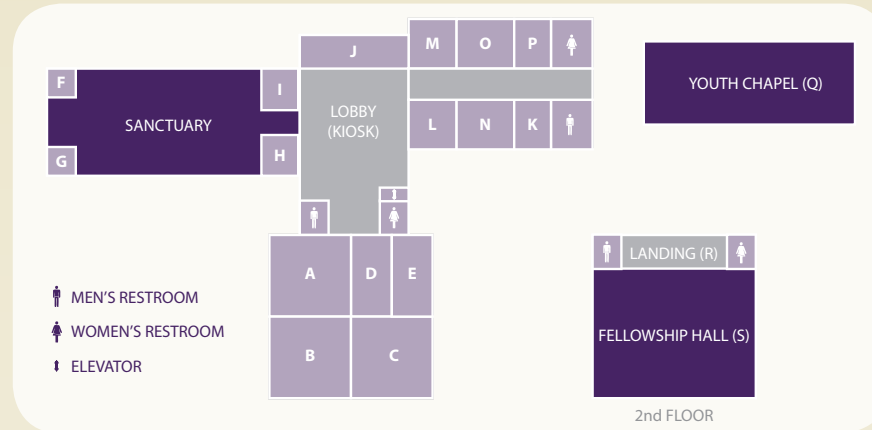

## general information

| loc | name                    | sabbath school (9:30am - 10:45am)     |
|-----|-------------------------|---------------------------------------|
| A   | Church Office           | -                                     |
| B   | Community Service Room  | Filipino Class                        |
| C   | Pathfinder Room         | Pastor Dan's Class                    |
| D   | Board Room              | Spanish Class                         |
| E   | Library                 | Friends in Prayer (Adult Class)       |
| F   | Choir Room              | -                                     |
| G   | Elder's Room            | -                                     |
| H   | Mother's Room           | Vietnamese Class                      |
| I   | Deacon's Room           | -                                     |
| J   | North Room              | Tom Neslund's Adult Class             |
| K   | Storage Room            | -                                     |
| L   | Cradle Roll Room        | Cradle Roll Class                     |
| M   | Kindergarten Room       | Kindergarten Class                    |
| N   | Primary Room            | Primary Class                         |
| O   | Junior Room             | Junior Class                          |
| P   | Earliteens Room         | Earliteen Class                       |
| Q   | Youth Chapel            | Youth Class                           |
| R   | Fellowship Hall Landing | Contemporary Adults (future)          |
| S   | Fellowship Hall         | Young Adults Class (9:45am - 10:45am) |
|     | Sanctuary               | -                                     |