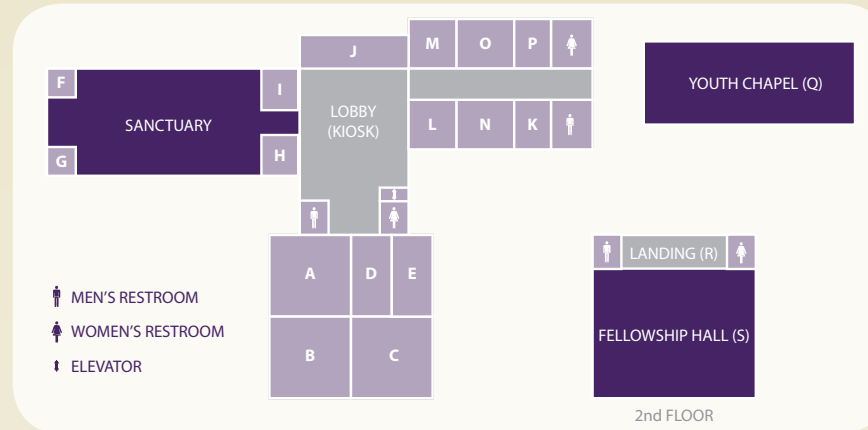

Please pray for Pastor Garrett, who is speaking at a Youth Camp on Oahu and Hawaiian Mission Academy in Honolulu this weekend!

God bless you all!

Pastor Dan

general information

loc	name	sabbath school (10:30am - 11:25am)
A	Church Office	-
B	Community Service Room	Filipino Class
C	Pathfinder Room	Pastor Dan's Class
D	Board Room	Spanish Class
E	Library	Friends in Prayer (Adult Class)
F	Choir Room	-
G	Elder's Room	-
H	Mother's Room	Vietnamese Class
I	Deacon's Room	-
J	North Room	Tom Neslund's Adult Class
K	Storage Room	-
L	Cradle Roll Room	Cradle Roll Class
M	Kindergarten Room	Kindergarten Class
N	Primary Room	Primary Class
O	Junior Room	Junior Class
P	Earliteens Room	Earliteen Class
Q	Youth Chapel	Youth Class
R	Fellowship Hall Landing	Contemporary Adults (future)
S	Fellowship Hall	<i>the Sanctuary</i> Study (Young Adults Class)