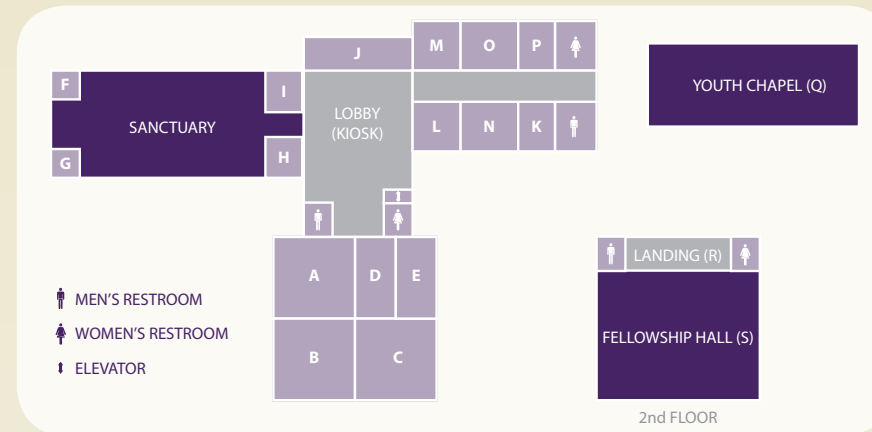

OFFERING - We will be taking a second offering at the end of the service today for Tonga. Please put your full tithe and church budget into the first offering, we do not want any of that to go towards Tonga! We have waited until the last day possible, so that those needing to raise money for their own tickets would have every chance to do so. It has been a terrific struggle for several, but everybody who has stayed on the list is going, and it looks like everything personally is accounted for!

EXCEPT . . . we need about $7,000 to fund our work there. If we get less, we can still go but some items will need to be cut back. We are hoping, asking, and wishing that everybody who comes today will put in at least $20 per person in their family. We know that will be a lot for some of you. Do whatever the Holy Spirit leads you to give. This offering will not only help us to do evangelism at the 10 sites, but will primarily help with the long list of construction projects Tongans have begged us to help them complete: slabs for new churches, driveways, restrooms, Sabbath School rooms, video projectors, and laptops for their worship services and evangelism. The need is so great, and they know, that having a group like ours come, is a one-in-a-million chance to build up their very isolated mission! Please help with whatever you can.

God bless you all!

Pastor Dan

general information

loc	name	sabbath school (10:30am - 11:25am)
A	Church Office	-
B	Community Service Room	Filipino Class
C	Pathfinder Room	Pastor Dan's Class
D	Board Room	Spanish Class
E	Library	Friends in Prayer (Adult Class)
F	Choir Room	-
G	Elder's Room	-
H	Mother's Room	Vietnamese Class
I	Deacon's Room	-
J	North Room	Tom Neslund's Adult Class
K	Storage Room	-
L	Cradle Roll Room	Cradle Roll Class
M	Kindergarten Room	Kindergarten Class
N	Primary Room	Primary Class
O	Junior Room	Junior Class
P	Earliteens Room	Earliteen Class
Q	Youth Chapel	Youth Class
S	Fellowship Hall	<i>the Sanctuary Study</i> (Young Adults Class)
	Sanctuary	-

how to connect with GGSDA

Dan Smith Senior Pastor	pastordan@gardengrovesda.com 951.359.4634 H 951.236.7262 M
Shiphrah Fepulea'i Young Adult Pastor	youngadultpastor@gardengrovesda.com 760.224.4404 M
Garrett Speyer Youth Pastor	youthpastor@gardengrovesda.com 530.518.6270 M
Helen Sneed Bible Instructor	bibleinstructor@gardengrovesda.com 714.534.1987 714.534.3877 Fax
Silvino J. Briceno Office Administrator	office@gardengrovesda.com 714.534.1987 714.534.3877 Fax
Josh Tameifuna Facilities Coordinator	facilities@gardengrovesda.com 714.534.1987 714.534.3877 Fax

Office Hours: Monday - Thursday 9:00am to 4:00pm, Closed Friday - Sunday
12702 9th st • garden grove ca 92840 • www.gardengrovesda.com

welcome to
garden grove
seventh-day adventist church

June 22, 2013