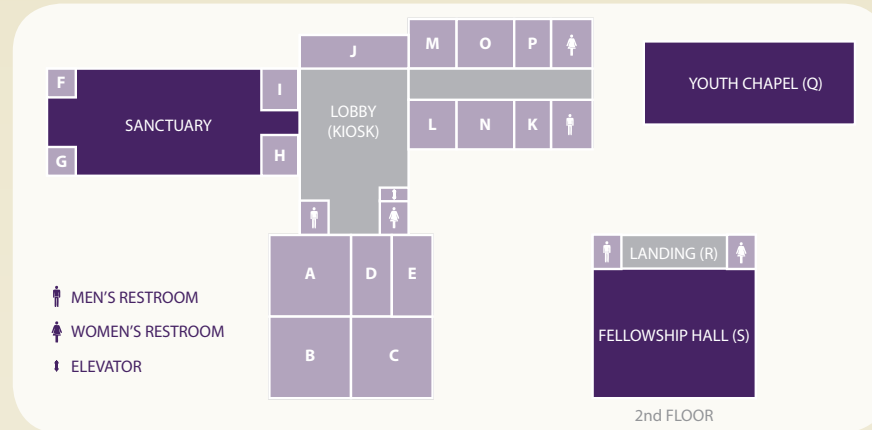

## general information

loc	name	sabbath school (10:30am - 11:25am)
A	Church Office	-
B	Community Service Room	Filipino Class
C	Pathfinder Room	Pastor Dan's Class
D	Board Room	Spanish Class
E	Library	Friends in Prayer (Adult Class)
F	Choir Room	-
G	Elder's Room	-
H	Mother's Room	Vietnamese Class
I	Deacon's Room	-
J	North Room	Tom Neslund's Adult Class
K	Storage Room	-
L	Cradle Roll Room	Cradle Roll Class
M	Kindergarten Room	Kindergarten Class
N	Primary Room	Primary Class
O	Junior Room	Junior Class
P	Earliteens Room	Earliteen Class
Q	Youth Chapel	Youth Class
S	Fellowship Hall	<i>the Sanctuary</i> Study (Young Adults Class)
	Sanctuary	-