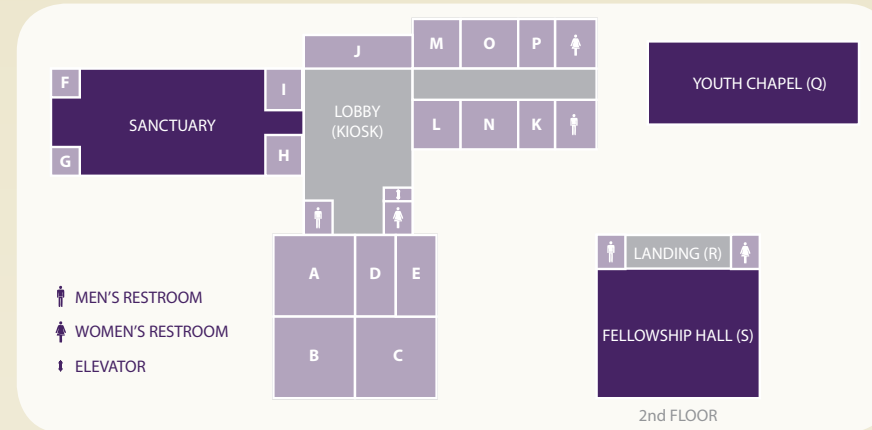

With Christian love,

Pastor Michelle

general information

loc	name	sabbath school (10:30am - 11:25am)
A	Pastor Dan's Office	Author Kiziak, Contemporary Bible Principles
B	Community Service Room	Filipino Class
C	Pathfinder Room	Pastor Dan's Class
D	Board Room	Spanish Class
E	Library	Friends in Prayer (Adult Class)
F	Choir Room	-
G	Elder's Room	-
H	Mother's Room	Vietnamese Class
I	Deacon's Room	-
J	North Room	Tom Neslund's Adult Class
K	Storage Room	-
L	Cradle Roll Room	Cradle Roll Class
M	Kindergarten Room	Kindergarten Class
N	Primary Room	Primary Class
O	Junior Room	Junior Class
P	Earliteens Room	Earliteen Class
Q	Youth Chapel	Youth Class
S	Fellowship Hall	<i>the Sanctuary</i> Study (Young Adults Class)
	Sanctuary	-