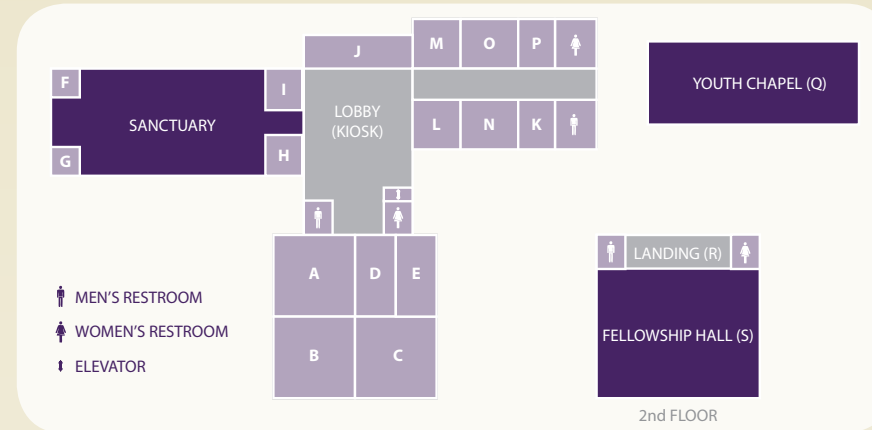

We are very, very blessed to have you with us today!

God bless!

Pastor Dan

general information

loc	name	sabbath school (10:30am - 11:25am)
A	Pastor Dan's Office	Arthur Kiziak, Contemporary Bible Principles
B	Community Service Room	Filipino Class
C	Pathfinder Room	Pastor Dan's Class
D	Board Room	Spanish Class
E	Library	Friends in Prayer (Adult Class)
F	Choir Room	-
G	Elder's Room	-
H	Mother's Room	Vietnamese Class
I	Deacon's Room	-
J	North Room	Tom Neslund's Adult Class
K	Storage Room	-
L	Cradle Roll Room	Cradle Roll Class
M	Kindergarten Room	Kindergarten Class
N	Primary Room	Primary Class
O	Junior Room	Junior Class
P	Earliteens Room	Earliteen Class
Q	Youth Chapel	Youth Class
S	Fellowship Hall	<i>the Sanctuary Study</i> (Young Adults Class)
	Sanctuary	-