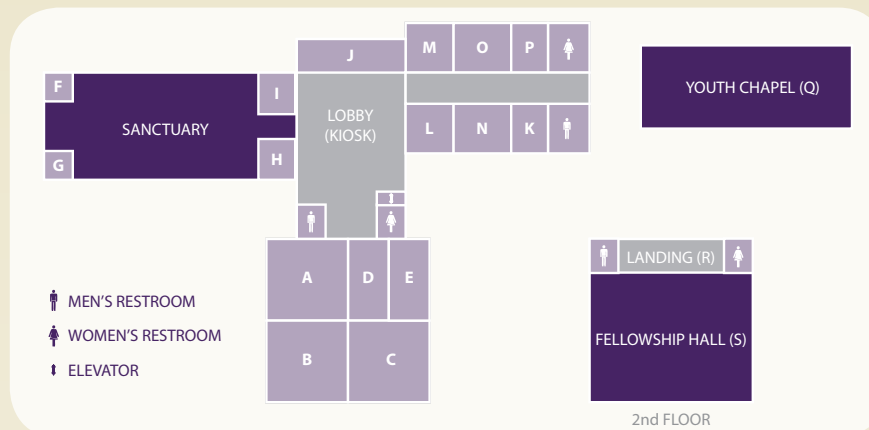

God bless!

Pastor Dan

general information

loc	name	sabbath school (10:30am - 11:25am)
A	Pastor Dan's Office	Arthur Kiziak, Contemporary Bible Principles
B	Community Service Room	Filipino Class
C	Pathfinder Room	Pastor Dan's Class
D	Board Room	Spanish Class
E	Library	Friends in Prayer (Adult Class)
F	Choir Room	-
G	Elder's Room	-
H	Mother's Room	Vietnamese Class
I	Deacon's Room	-
J	North Room	Tom Neslund's Adult Class
K	Storage Room	-
L	Cradle Roll Room	Cradle Roll Class
M	Kindergarten Room	Kindergarten Class
N	Primary Room	Primary Class
O	Junior Room	Junior Class
P	Earliteens Room	Earliteen Class
Q	Youth Chapel	Youth Class
S	Fellowship Hall	<i>the Sanctuary</i> Study (Young Adults Class)
	Sanctuary	-