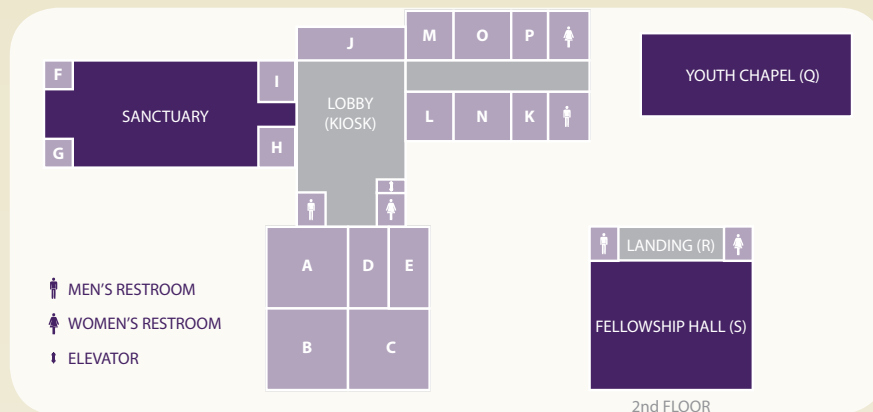

## general information

loc	name	sabbath school (10:30am - 11:25am)
A	Pastor Dan's Office	Arthur Kiziak, Contemporary Bible Principles
B	Community Service Room	Filipino Class
C	Pathfinder Room	Pastor Dan's Class
D	Board Room	Spanish Class
E	Library	Friends in Prayer (Adult Class)
F	Choir Room	-
H	Mother's Room	-
I	Deacon's Room	
J	North Room	Tom Neslund's Adult Class
L	Cradle Roll Room	Cradle Roll Class
M	Kindergarten Room	Kindergarten Class
N	Primary Room	Primary Class
O	Junior Room	Junior Class
P	Earliteens Room	Earliteen Class
Q	Youth Chapel	Youth Class
S	Fellowship Hall	<i>the Sanctuary Study</i> (Young Adults Class)
	Sanctuary	-