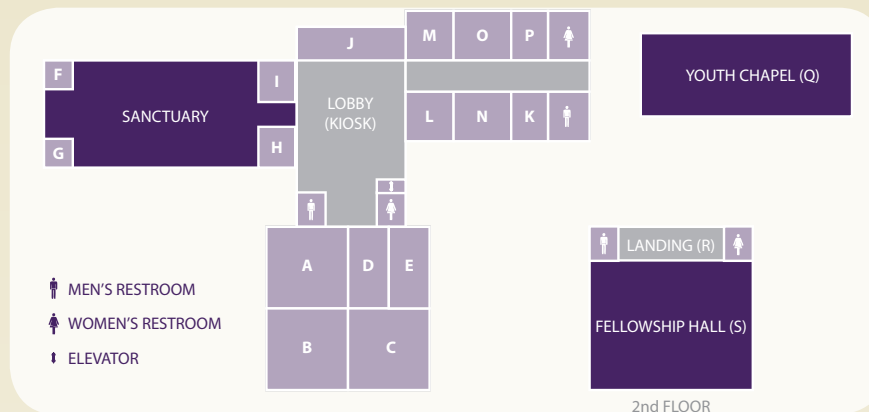

SECOND SERVICE AT 11:30AM Today we start a new message series: *READY TO GO!* We have taken a huge stand at GGSDA for grace, but there is always the lurking question: Is grace really enough? Is there something more, one more level, in order to be part of the *Last Generation?* There is a new documentary out about the *Last Generation*. So what does it take, to be ready . . . all the time? Will you have to make a final push in the Last Days in order to make the final cut? We have great music, a new drama, and a special gift for every single child who is here!

FIRST SERVICE AT 9:30AM Pastor Tony is focusing on *Equality* this week, and has invited Pastor Sara-May, Elder Penick, and me to join him on a panel where we will discuss our experiences with the issues of racism and women's equality in the church. He will wrap the discussion up with a homily, but, looking at the questions he has prepared, I think this will be a very, very interesting Sabbath morning!

Welcome again to Garden Grove. We hope you have been loved and hugged already this morning . . . blessings as you worship God with us today!

Pastor Dan

general information

loc	name	sabbath school (10:30am - 11:25am)
A	Pastor Dan's Office	Arthur Kiziak, Contemporary Bible Principles
B	Community Service Room	Filipino Class
C	Pathfinder Room	Pastor Dan's Class
D	Board Room	Spanish Class
E	Library	Brazilian Fellowship
F	Choir Room	-
H	Mother's Room	Friends in Prayer (Adult Class)
I	Deacon's Room	
J	North Room	Tom Neslund's Adult Class
L	Cradle Roll Room	Cradle Roll Class
M	Kindergarten Room	Kindergarten Class
N	Primary Room	Primary Class
O	Junior Room	Junior Class
P	Earliteens Room	Earliteen Class
Q	Youth Chapel	Youth Class
S	Fellowship Hall	<i>the Sanctuary Study</i> (Young Adults Class)
	Sanctuary	-

how to connect with GGSDA

Dan Smith Senior Pastor	pastordan@gardengrovesda.com 951.359.4634 H 951.236.7262 M
Gerald Penick Execulve Pastor	executivepastor@gardengrovesda.com 714.534.1987 ext. 108
Tony Wuerfel Young Adult Pastor	youngadultpastor@gardengrovesda.com 714.534.1987 ext. 109
Sara-May Colón Youth Pastor	youthpastor@gardengrovesda.com 714.534.1987 ext. 110
Ed Carceler Filipino Ministry	filipinofellowship@gardengrovesda.com 714.534.1987 ext. 113
Michelle Kiziak Family/Children's Ministry	familylifeminister@gardengrovesda.com 714.534.1987 ext. 111
Toan Quach Vietnamese Ministry	vietnamesefellowship@gardengrovesda.com 714.534.1987 ext. 112
Helen Sneed Bible Instructor	bibleinstructor@gardengrovesda.com 714.534.1987 ext. 105
Silvino J. Briceno Office Administrator	office@gardengrovesda.com 714.534.1987 ext. 103 714.534.3877 Fax

Office Hours: Monday - Thursday 9:00am to 4:00pm, Closed Friday - Sunday
12702 9th st • garden grove ca 92840 • www.gardengrovesda.com

welcome to
garden grove
seventh-day adventist church

October 25, 2014