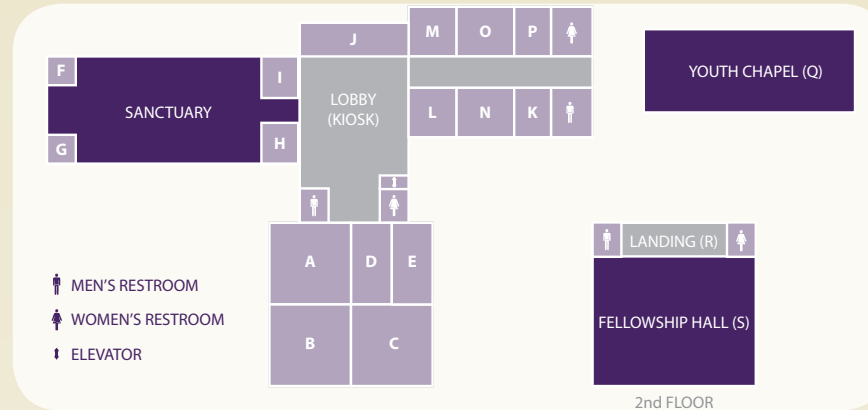

## general information

loc	name	sabbath school (10:30am - 11:25am)
A	Pastor Dan's Office	Arthur Kiziak, Contemporary Bible Principles
B	Community Service Room	Filipino Class
C	Pathfinder Room	Pastor Dan's Class
D	Board Room	Spanish Class
E	Library	Brazilian Fellowship
F	Choir Room	-
H	Mother's Room	Friends in Prayer (Adult Class)
I	Deacon's Room	
J	North Room	Tom Neslund's Adult Class
L	Cradle Roll Room	Cradle Roll Class
M	Kindergarten Room	Kindergarten Class
N	Primary Room	Primary Class
O	Junior Room	Junior Class
P	Earliteens Room	Earliteen Class
Q	Youth Chapel	Youth Class
S	Fellowship Hall	<i>the Sanctuary Study</i> (Young Adults Class)
	Sanctuary	-