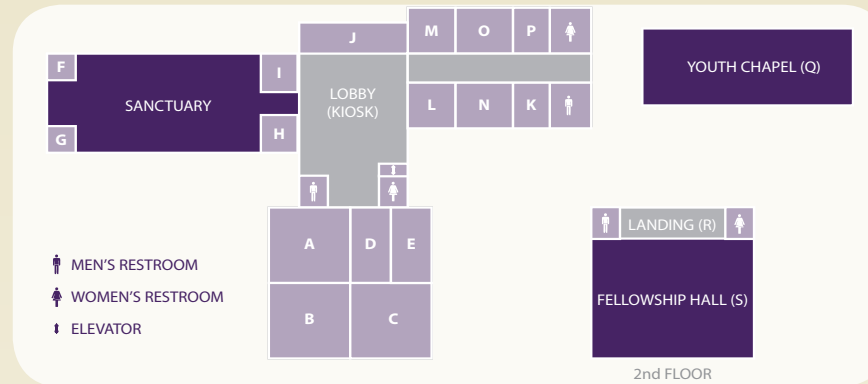

WE ARE ALWAYS THRILLED TO WELCOME THE GARY BONNER SINGERS TO GGSDA/ OC GRACE! And we are happy you are here to hear them! It is always one of the highlights of our church year . . . they bring so much life and passion to our worship service. You will want to be in the worship service right at 11:30am so you do not miss any of their worship concert. Dr. Bonner has been involved in two wonderful Christian universities—Azusa Pacific and Cal Baptist University—and continues to make fantastic worship moments with this current group. Let them know and let God know how much you appreciate their gift to us every year!

ENJOY A PINEAPPLE SUNDAE AT ELEVENSES ISLAND FOLLOWING DIVINE WORSHIP! Today the Fruit of the Spirit we are honoring in Elder Penick's message is *faithfulness*. The fruit to remember with faithfulness is *pineapple*—and thus there will be pineapple sundaes at the refreshment island right after church!

FAMILY FUN NIGHT Tonight we are offering a great alternative to kids going down dark streets trick-or-treating: Family Fun Night at 6:30pm on our back packing lot by the Youth Chapel. Safe, clean fun, great food, a movie . . . and, yes, a little candy for kids. The last two have just been terrific for all ages.

Again, we are blessed to have the Gary Bonner Singers with us today . . . please bless them with love, with a great offering, and with deep gratitude to God for their music!

God bless,

Pastor Dan

general information

loc	name	sabbath school (10:30am - 11:25am)
A	Pastor Dan's Office	Adult Class With Arthur Kiziak
A	Pastor Tony's Office	Friends in Prayer (Adult Class)
B	Community Service Room	Filipino Class
C	Pathfinder Room	Pastor Dan's Class
D	Board Room	Spanish Class
E	Library	Brazilian Fellowship
F	Choir Room	
H	Mother's Room	
I	Deacon's Room	
J	North Room	Tom Neslund's Adult Class
L	Cradle Roll Room	Cradle Roll Class
M	Kindergarten Room	Kindergarten Class
N	Primary Room	Primary Class
O	Junior Room	Junior Class
P	Earliteens Room	Earliteen Class
Q	Youth Chapel	Youth Class
S	Fellowship Hall	OC Grace First Study (Young Adults Class)
	Sanctuary	

how to connect with GGSDA

Dan Smith Senior Pastor	pastordan@gardengrovesda.com 951.359.4634 H 951.236.7262 M
Gerald Penick Executve Pastor	executivepastor@gardengrovesda.com 714.534.1987 ext. 108
Tony Wuerfel Young Adult Pastor	youngadultpastor@gardengrovesda.com 714.534.1987 ext. 109
Sara-May Colón Youth/Children's Pastor	youthpastor@gardengrovesda.com childrensministry@gardengrovesda.com 714.534.1987 ext. 110
Ed Carceler Filipino Ministry	filipinofellowship@gardengrovesda.com 714.534.1987 ext. 113
Toan Quach Vietnamese Ministry	vietnamesefellowship@gardengrovesda.com 714.534.1987 ext. 112
Helen Sneed Bible Instructor	bibleinstructor@gardengrovesda.com 714.534.1987 ext. 105
Silvino J. Briceno Office Administrator	office@gardengrovesda.com 714.534.1987 ext. 103 714.534.3877 Fax

Office Hours: Monday - Thursday 9:00am to 4:00pm, Closed Friday - Sunday
12702 9th street • garden grove ca 92840 • www.gardengrovesda.com

Bulletin submissions are due no later than 12:00pm each Wednesday
grace | everyone | everywhere | every time

welcome to
garden grove
seventh-day adventist church

October 31, 2015