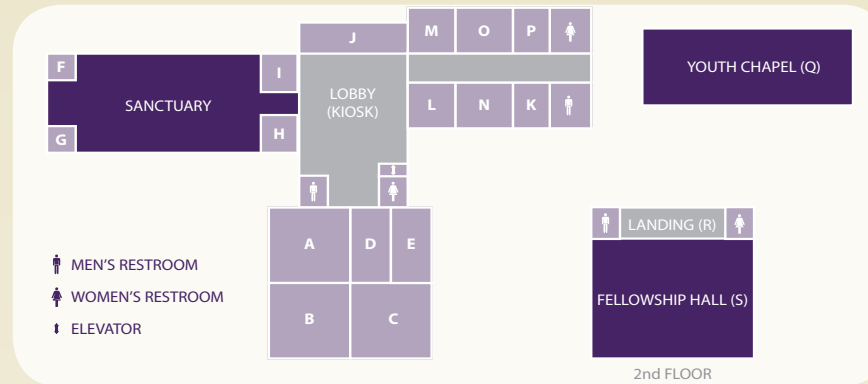

| loc | name | sabbath school (10:30am - 11:25am) |
|-----|------------------------|---|
| A | Pastor Dan's Office | Adult Class With Arthur Kiziak |
| A | Pastor Tony's Office | Friends in Prayer (Adult Class) |
| B | Community Service Room | Filipino Class |
| C | Pathfinder Room | Pastor Dan's Class |
| D | Board Room | Spanish Class |
| E | Library | Brazilian Fellowship |
| F | Choir Room | |
| H | Mother's Room | |
| I | Deacon's Room | |
| J | North Room | Tom Neslund's Adult Class |
| L | Cradle Roll Room | Cradle Roll Class |
| M | Kindergarten Room | Kindergarten Class |
| N | Primary Room | Primary Class |
| O | Junior Room | Junior Class |
| P | Earliteens Room | Earliteen Class |
| Q | Youth Chapel | Youth Class |
| S | Fellowship Hall | OC Grace First Study (Young Adults Class) |
| | Sanctuary | |